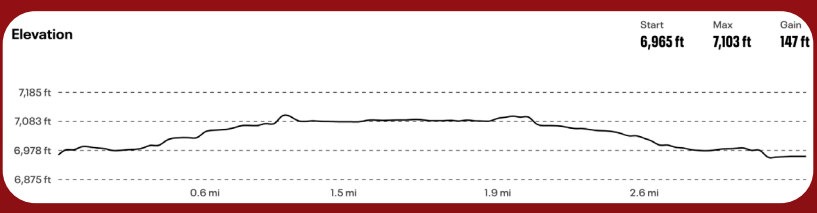

# TURKEY TROT 5K

Huffin' for the Stuffin'!

## 5K RACE COURSE

3.15 mi  
Distance

147 ft  
Elevation Gain

**VIEW COURSE ONLINE!**  
[mapmyrun.com/routes/view/5211453037](http://mapmyrun.com/routes/view/5211453037)