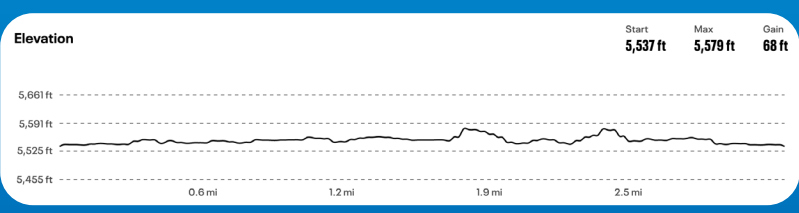

JINGLE JOG 5K

Oh what fun it is to run!

5K RACE COURSE

3.11 mi
Distance

68 ft
Elevation Gain

VIEW COURSE ONLINE!
mapmyrun.com/routes/view/5320127989