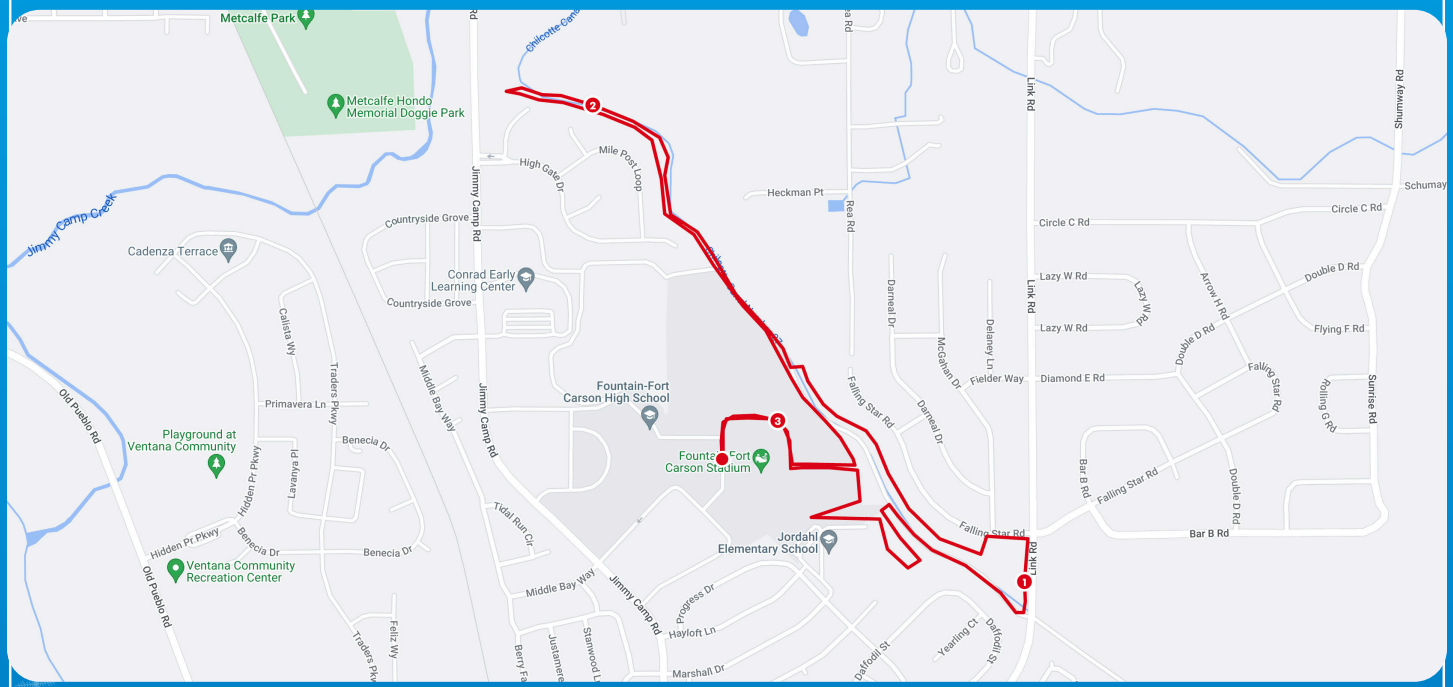

JINGLE JOG 5K

Oh what fun it is to run!

5K RACE COURSE

3.11 mi
Distance

68 ft
Elevation Gain

VIEW COURSE ONLINE!
mapmyrun.com/routes/view/5320127989