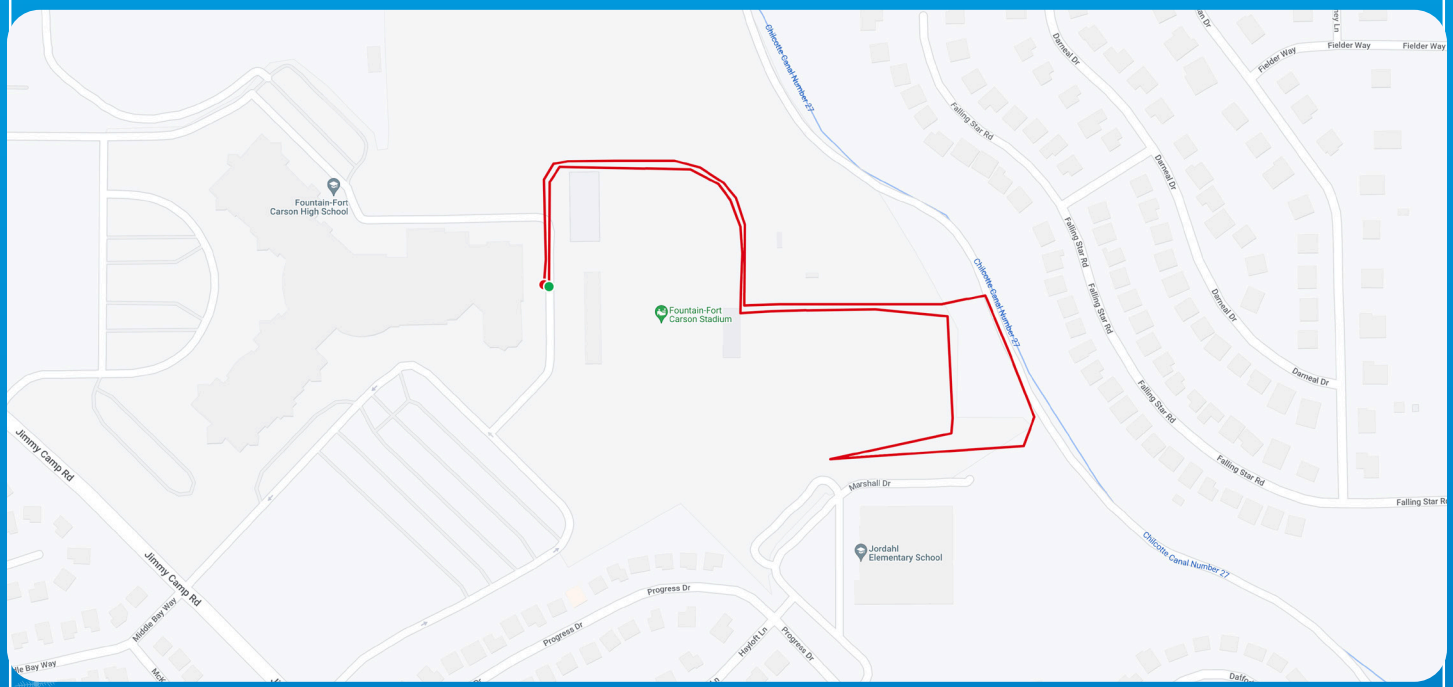

## 1K REINDEER ROMP RACE COURSE

0.87 mi  
Distance

15 ft  
Elevation Gain

**VIEW COURSE ONLINE!**  
[mapmyrun.com/routes/view/5320214440](http://mapmyrun.com/routes/view/5320214440)