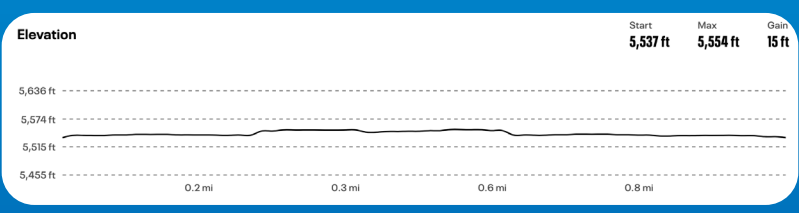

## 1K REINDEER ROMP RACE COURSE

0.87 mi  
Distance

15 ft  
Elevation Gain

**VIEW COURSE ONLINE!**  
[mapmyrun.com/routes/view/5320214440](http://mapmyrun.com/routes/view/5320214440)