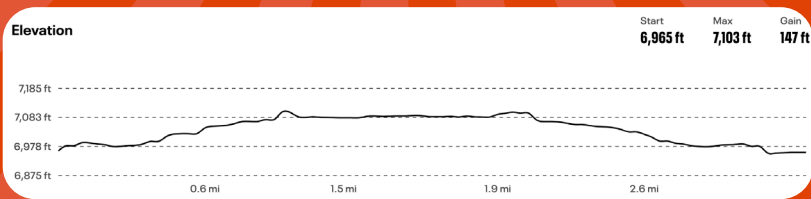

5K RACE COURSE

3.15 mi
Distance

147 ft
Elevation Gain

VIEW COURSE ONLINE!
mapmyrun.com/routes/view/5211453037