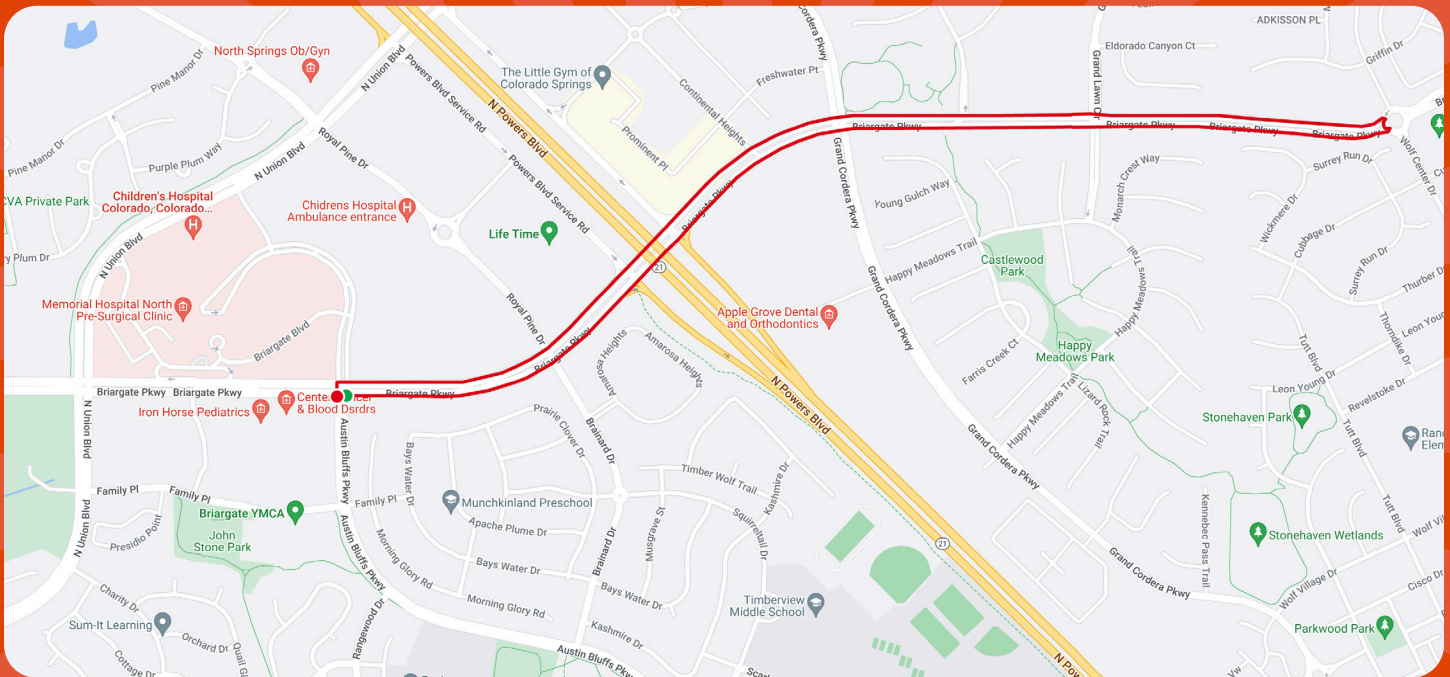

5K RACE COURSE

3.15 mi
Distance

147 ft
Elevation Gain

VIEW COURSE ONLINE!
mapmyrun.com/routes/view/5211453037