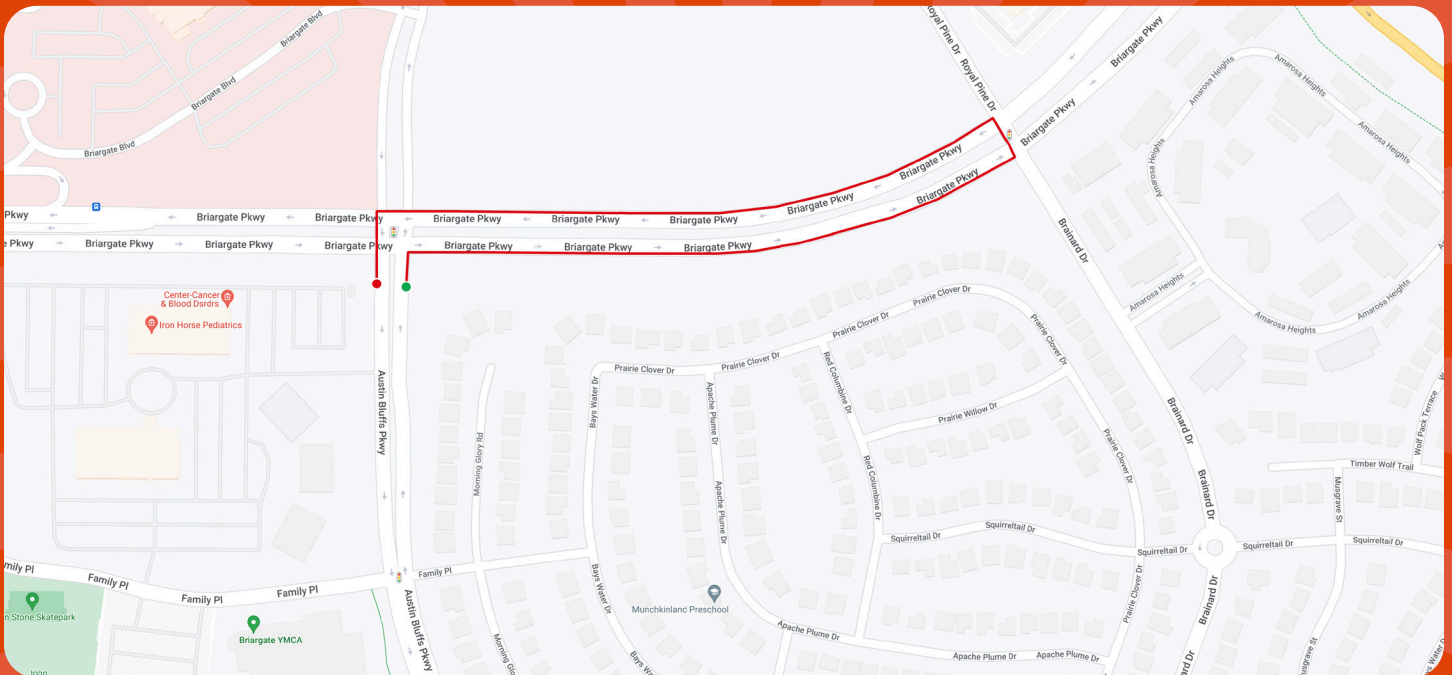

1K TINY TROT RACE COURSE

0.65 mi
Distance

22 ft
Elevation Gain

VIEW COURSE ONLINE!
mapmyrun.com/routes/view/5236704511