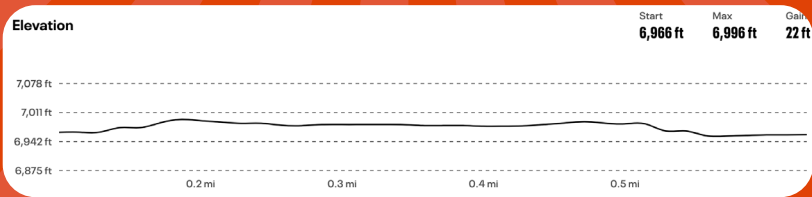

1K TINY TROT RACE COURSE

0.65 mi
Distance

22 ft
Elevation Gain

VIEW COURSE ONLINE!
mapmyrun.com/routes/view/5236704511