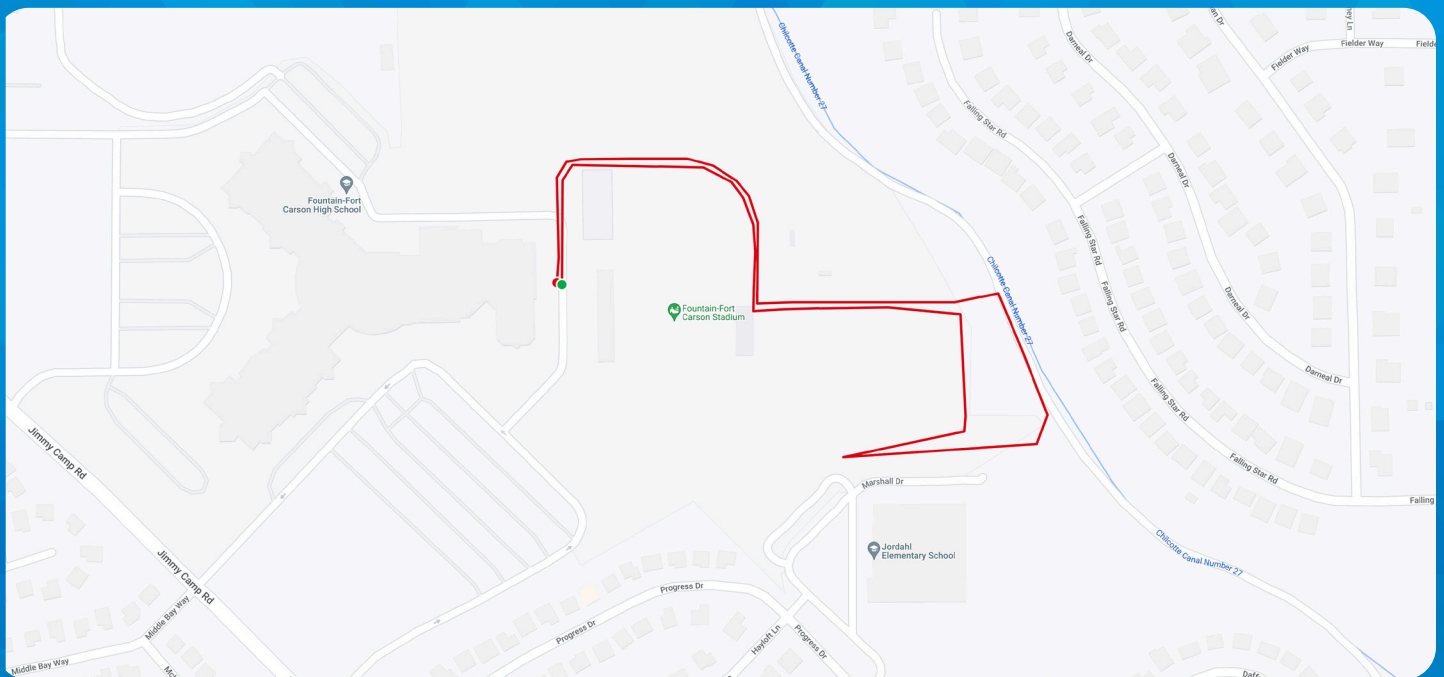

YMCA JINGLE JOG 5K

Oh what fun it is to run!

1K REINDEER ROMP RACE COURSE

0.87 mi
Distance

15 ft
Elevation Gain

VIEW COURSE ONLINE!
mapmyrun.com/routes/view/5320214440