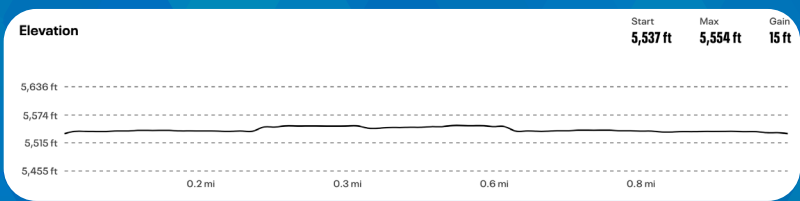

YMCA JINGLE JOG 5K

Oh what fun it is to run!

1K REINDEER ROMP RACE COURSE

0.87 mi
Distance

15 ft
Elevation Gain

VIEW COURSE ONLINE!
mapmyrun.com/routes/view/5320214440