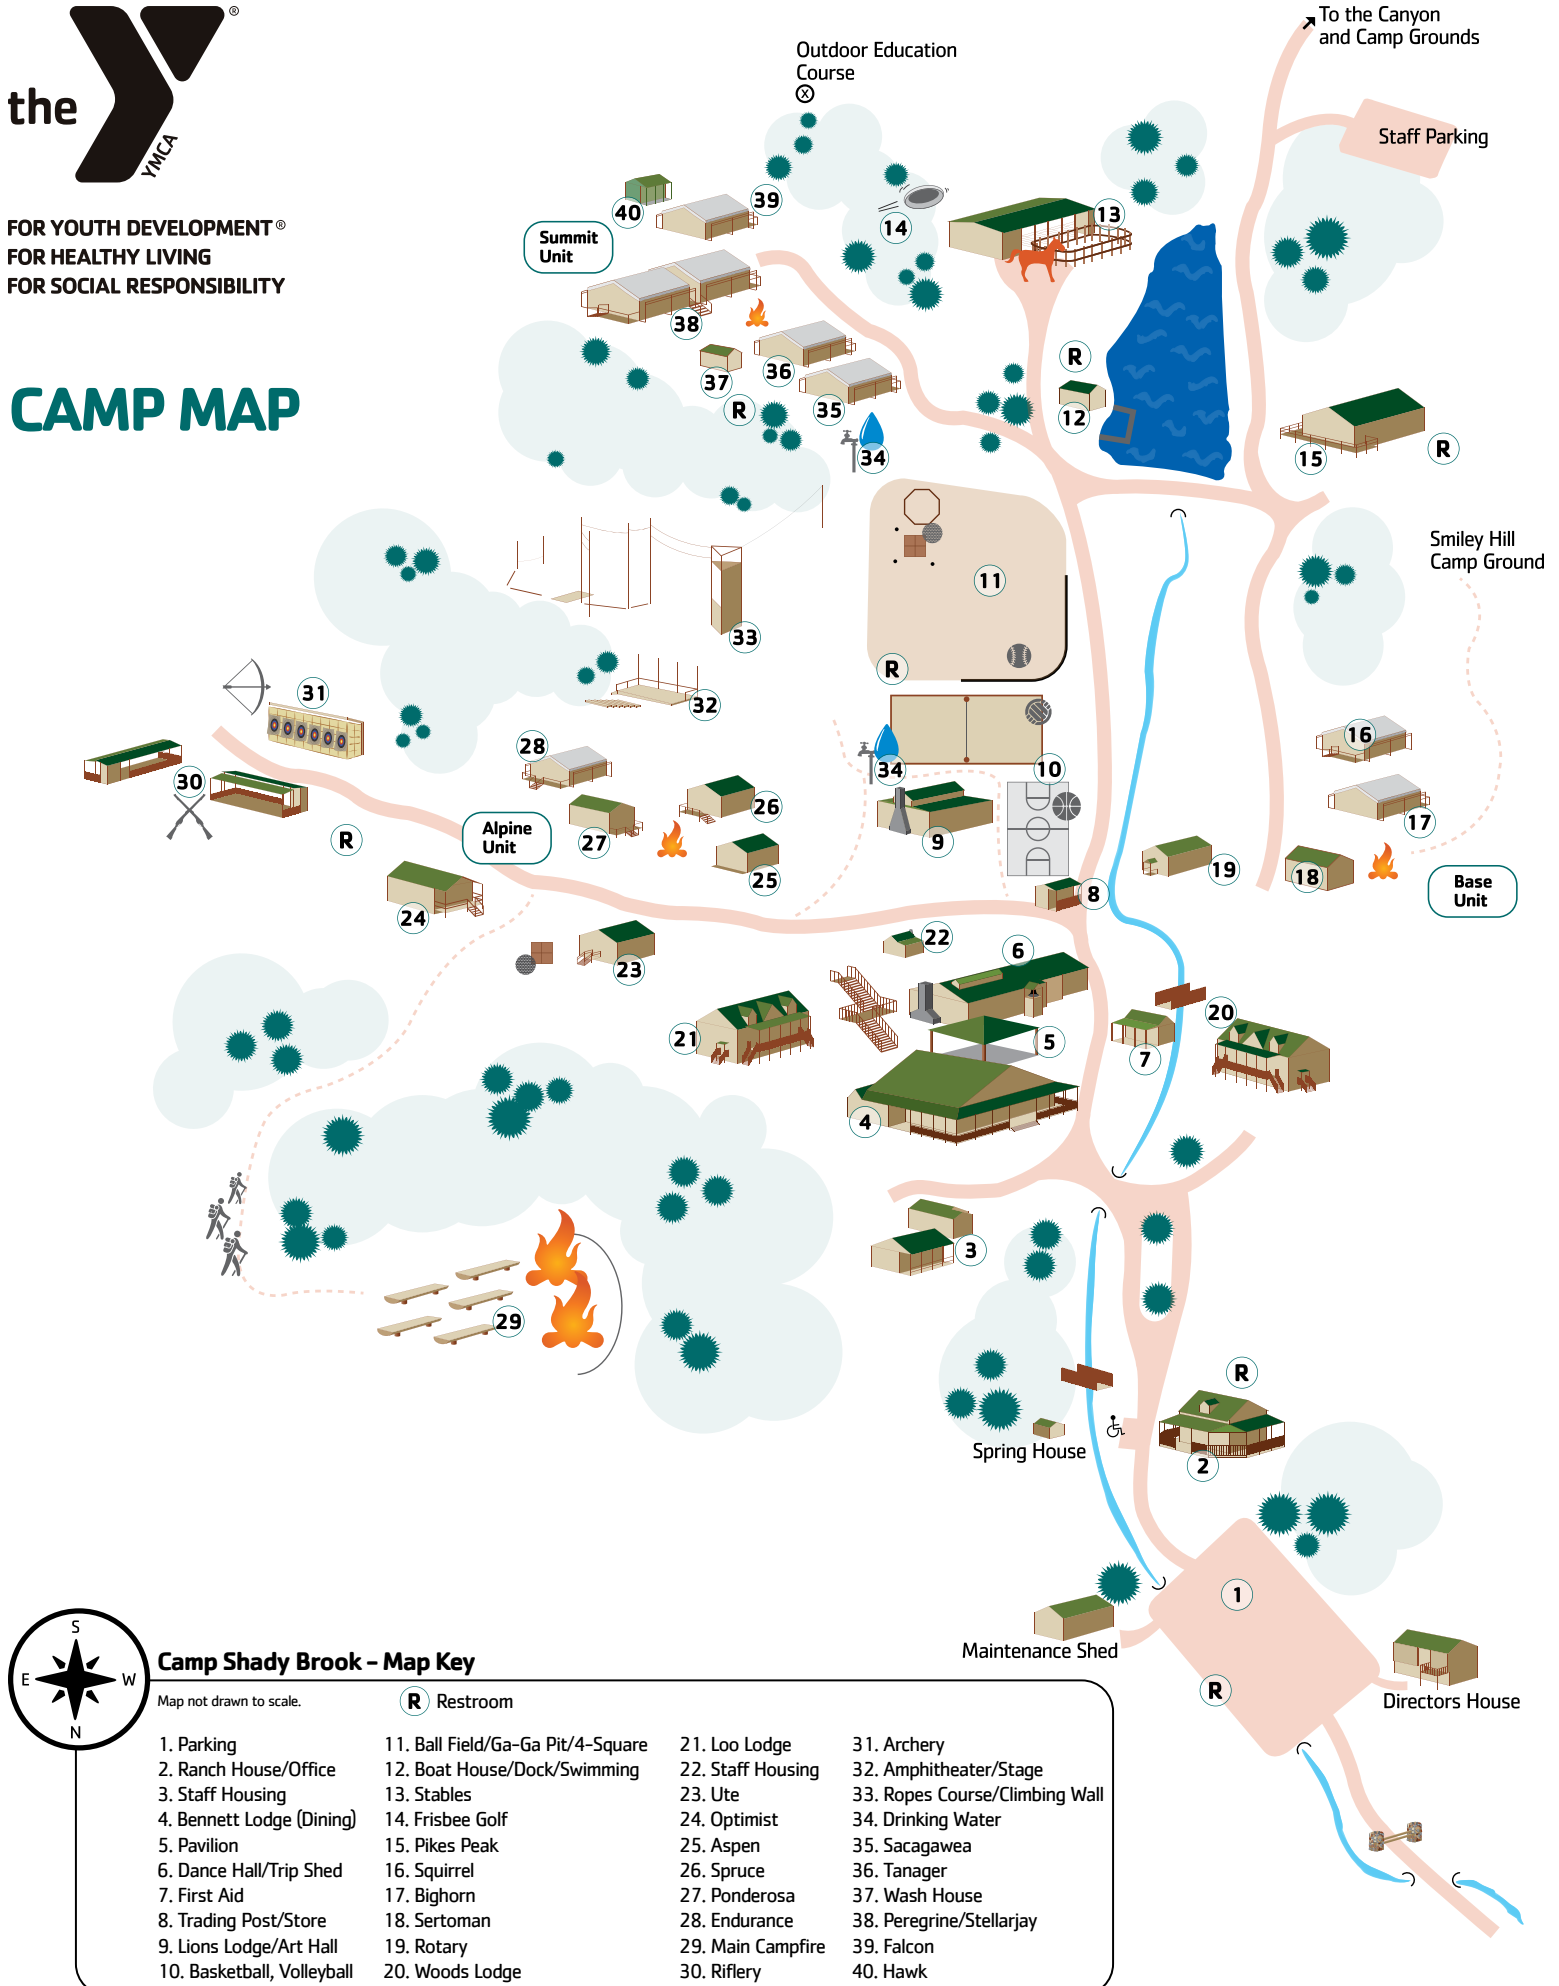

YMCA CAMP SHADY BROOK

YEAR-ROUND CAMP & RETREAT CENTER

HOW TO GET HERE!

YMCA Camp Shady Brook is located at
8716 South Y Camp Road
Deckers, CO 80135.

Directions

From Colorado Springs:

1. Take Highway 24 West to Woodland Park
2. At Woodland Park, take Highway 67 North (right) towards Deckers
3. Stay on Highway 67 North for approximately 23 miles
4. At Deckers, take a hard left onto Y Camp Road (this is a dirt road)
5. Go 2 miles into the camp parking lot
6. Approximate driving time is 70 minutes from Colorado Springs

From Denver:

1. Take Highway 285 West to Route 126 at Pine Junction
2. Turn South (left) onto Hwy 126 / S. Pine Valley Road towards Deckers
3. Stay on Highway 126 for approximately 25 miles
4. In Deckers take a hard right onto Y Camp Road (this is a dirt road)
5. Go 2 miles into the camp parking lot
6. Approximate driving time from downtown Denver is 90 minutes

campshadybrook.org

303.647.2313 or campinfo@ppymca.org

FOR YOUTH DEVELOPMENT®
FOR HEALTHY LIVING
FOR SOCIAL RESPONSIBILITY

CAMP MAP

Camp Shady Brook - Map Key

Map not drawn to scale.

(R) Restroom

- | | | | |
|----------------------------|-----------------------------------|-------------------|--------------------------------|
| 1. Parking | 11. Ball Field/Ga-Ga Pit/4-Square | 21. Loo Lodge | 31. Archery |
| 2. Ranch House/Office | 12. Boat House/Dock/Swimming | 22. Staff Housing | 32. Amphitheater/Stage |
| 3. Staff Housing | 13. Stables | 23. Ute | 33. Ropes Course/Climbing Wall |
| 4. Bennett Lodge (Dining) | 14. Frisbee Golf | 24. Optimist | 34. Drinking Water |
| 5. Pavilion | 15. Pikes Peak | 25. Aspen | 35. Sacagawea |
| 6. Dance Hall/Trip Shed | 16. Squirrel | 26. Spruce | 36. Tanager |
| 7. First Aid | 17. Bighorn | 27. Ponderosa | 37. Wash House |
| 8. Trading Post/Store | 18. Sertoman | 28. Endurance | 38. Peregrine/Stellarjay |
| 9. Lions Lodge/Art Hall | 19. Rotary | 29. Main Campfire | 39. Falcon |
| 10. Basketball, Volleyball | 20. Woods Lodge | 30. Riflery | 40. Hawk |