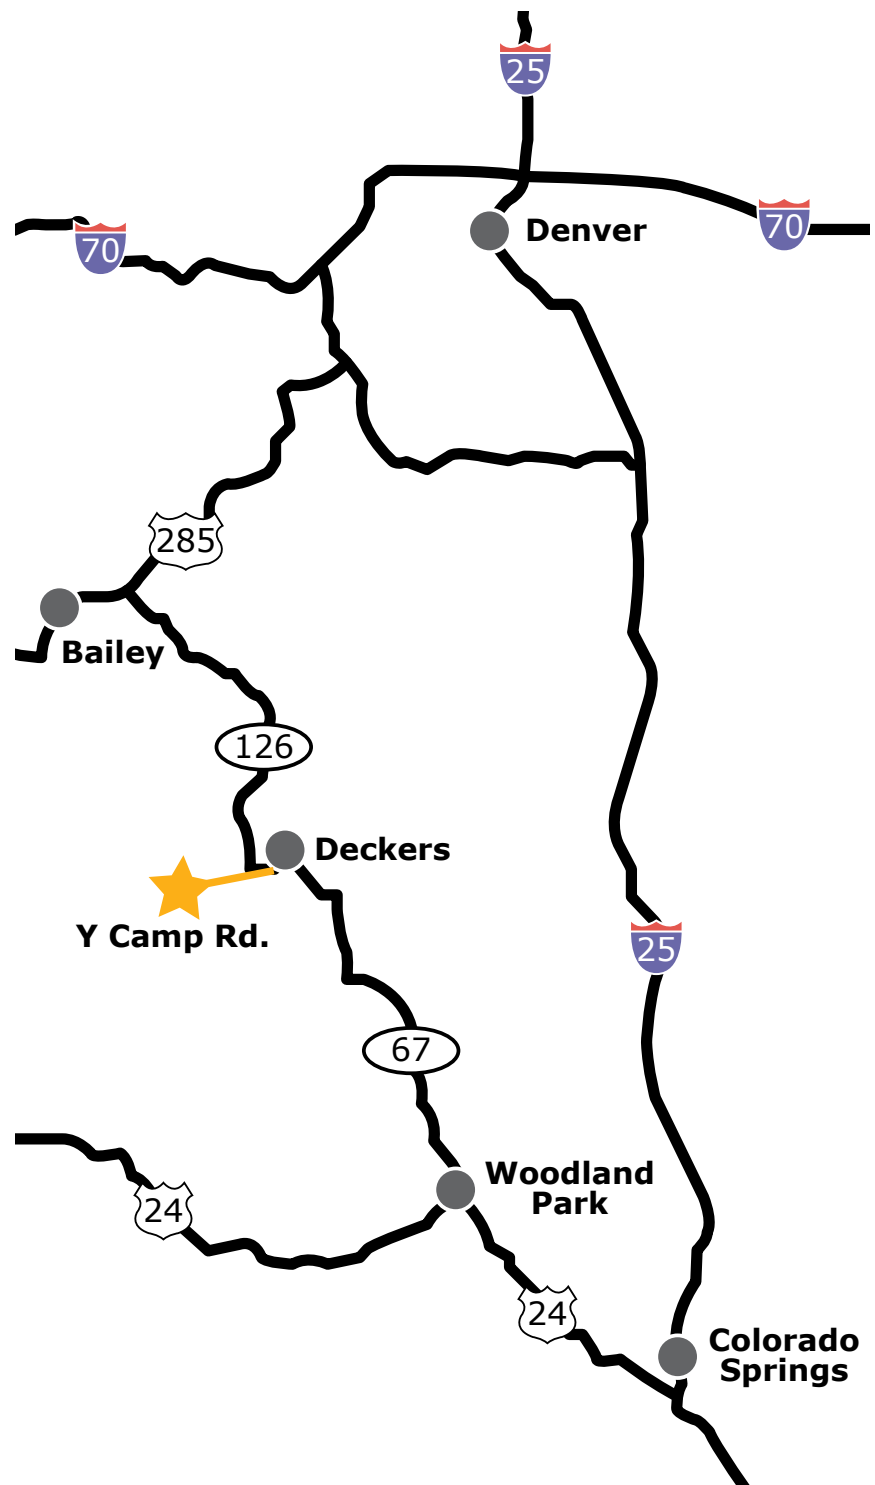

YMCA CAMP SHADY BROOK

YEAR-ROUND CAMP & RETREAT CENTER

HOW TO GET HERE!

YMCA Camp Shady Brook is located at
8716 South Y Camp Road
Deckers, CO 80135.

Directions

From Colorado Springs:

1. Take Highway 24 West to Woodland Park
2. At Woodland Park, take Highway 67 North (right) towards Deckers
3. Stay on Highway 67 North for approximately 23 miles
4. At Deckers, take a hard left onto Y Camp Road (this is a dirt road)
5. Go 2 miles into the camp parking lot
6. Approximate driving time is 70 minutes from Colorado Springs

From Denver:

1. Take Highway 285 West to Route 126 at Pine Junction
2. Turn South (left) onto Hwy 126 / S. Pine Valley Road towards Deckers
3. Stay on Highway 126 for approximately 25 miles
4. In Deckers take a hard right onto Y Camp Road (this is a dirt road)
5. Go 2 miles into the camp parking lot
6. Approximate driving time from downtown Denver is 90 minutes

campshadybrook.org

303.647.2313 or campinfo@ppymca.org

FOR YOUTH DEVELOPMENT®
FOR HEALTHY LIVING
FOR SOCIAL RESPONSIBILITY

CAMP MAP

Camp Shady Brook - Map Key

Map not drawn to scale.

(R) Restroom

- | | | | |
|----------------------------|-----------------------------------|-------------------|--------------------------------|
| 1. Parking | 11. Ball Field/Ga-Ga Pit/4-Square | 21. Loo Lodge | 31. Archery |
| 2. Ranch House/Office | 12. Boat House/Dock/Swimming | 22. Staff Housing | 32. Amphitheater/Stage |
| 3. Staff Housing | 13. Stables | 23. Ute | 33. Ropes Course/Climbing Wall |
| 4. Bennett Lodge (Dining) | 14. Frisbee Golf | 24. Optimist | 34. Drinking Water |
| 5. Pavilion | 15. Pikes Peak | 25. Aspen | 35. Sacagawea |
| 6. Dance Hall/Trip Shed | 16. Squirrel | 26. Spruce | 36. Tanager |
| 7. First Aid | 17. Bighorn | 27. Ponderosa | 37. Wash House |
| 8. Trading Post/Store | 18. Sertoman | 28. Endurance | 38. Peregrine/Stellarjay |
| 9. Lions Lodge/Art Hall | 19. Rotary | 29. Main Campfire | 39. Falcon |
| 10. Basketball, Volleyball | 20. Woods Lodge | 30. Riflery | 40. Hawk |